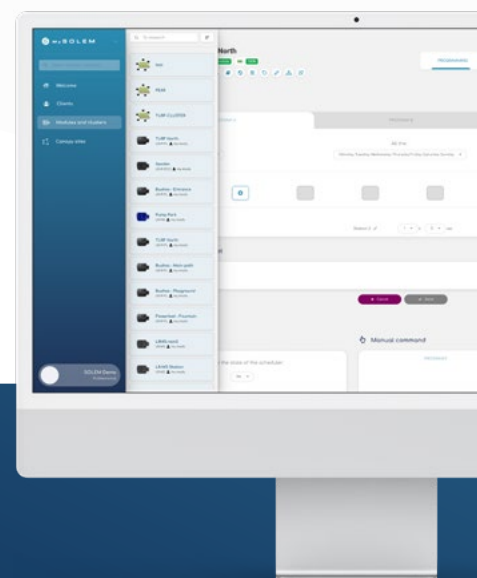

DIMENSIONS

Width: 3.14 in / 8 cm
Height: 3.23 in / 8,2 cm
Depth: 1/2 in / 1,3 cm

3-year
WARRANTY

LR-MB

WiFi Indoor Gateway

Irrigation, Pool, Lighting

Remotely manage up to 10 or 30 products (irrigation, pool, lighting and sensors).

LoRa™ radio communication

Create remotely operated installations with reliable and low-energy connectivity.

MySOLEM

Remote control of your installation wherever you are via MySOLEM App and Platform.

Control via Bluetooth® available

All modules (irrigation, pool, lighting) can be controlled through the LR-MB connected in Bluetooth® to your smartphone via the MySOLEM application.

MAKE IT SIMPLE

Program your irrigation easily with MySOLEM app.
Free & optimized for most devices.